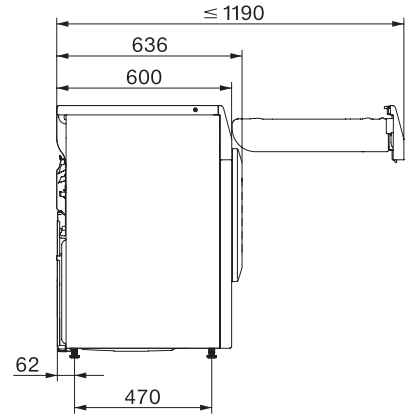

TCR790WP Eco&Steam&9kg

T1 värmepumpstumlare:

Med SteamFinish, SilenceDrum och M Touch för högt ställda krav.

T1 installation drawing, slanted facia, straight facia, measures in mm

T1 drawing, slanted facia, straight facia, measures in mm

T1 drawing, slanted facia, straight facia, with porthole, measures in mm

T1 drawing, slanted facia, straight facia, measures in mm