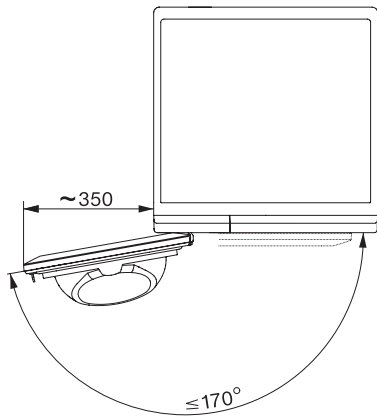

TCR790WP Eco&Steam&9kg

T1 värmepumpstumlare:

Med SteamFinish, SilenceDrum och M Touch för högt ställda krav.

T1 installation drawing, slanted facia, straight facia, measures in mm

T1 drawing, slanted facia, straight facia, measures in mm

T1 drawing, slanted facia, straight facia, with porthole, measures in mm

T1 drawing, slanted facia, straight facia, measures in mm