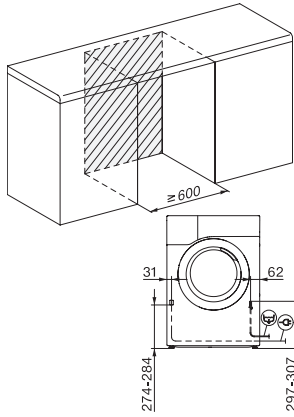

TCR790WP Eco&Steam&9kg

T1 värmepumpstumlare:

Med SteamFinish, SilenceDrum och M Touch för högt ställda krav.

T1 installation drawing, slanted facia, straight facia, measures in mm

T1 drawing, slanted facia, straight facia, measures in mm

T1 drawing, slanted facia, straight facia, with porthole, measures in mm

T1 drawing, slanted facia, straight facia, measures in mm